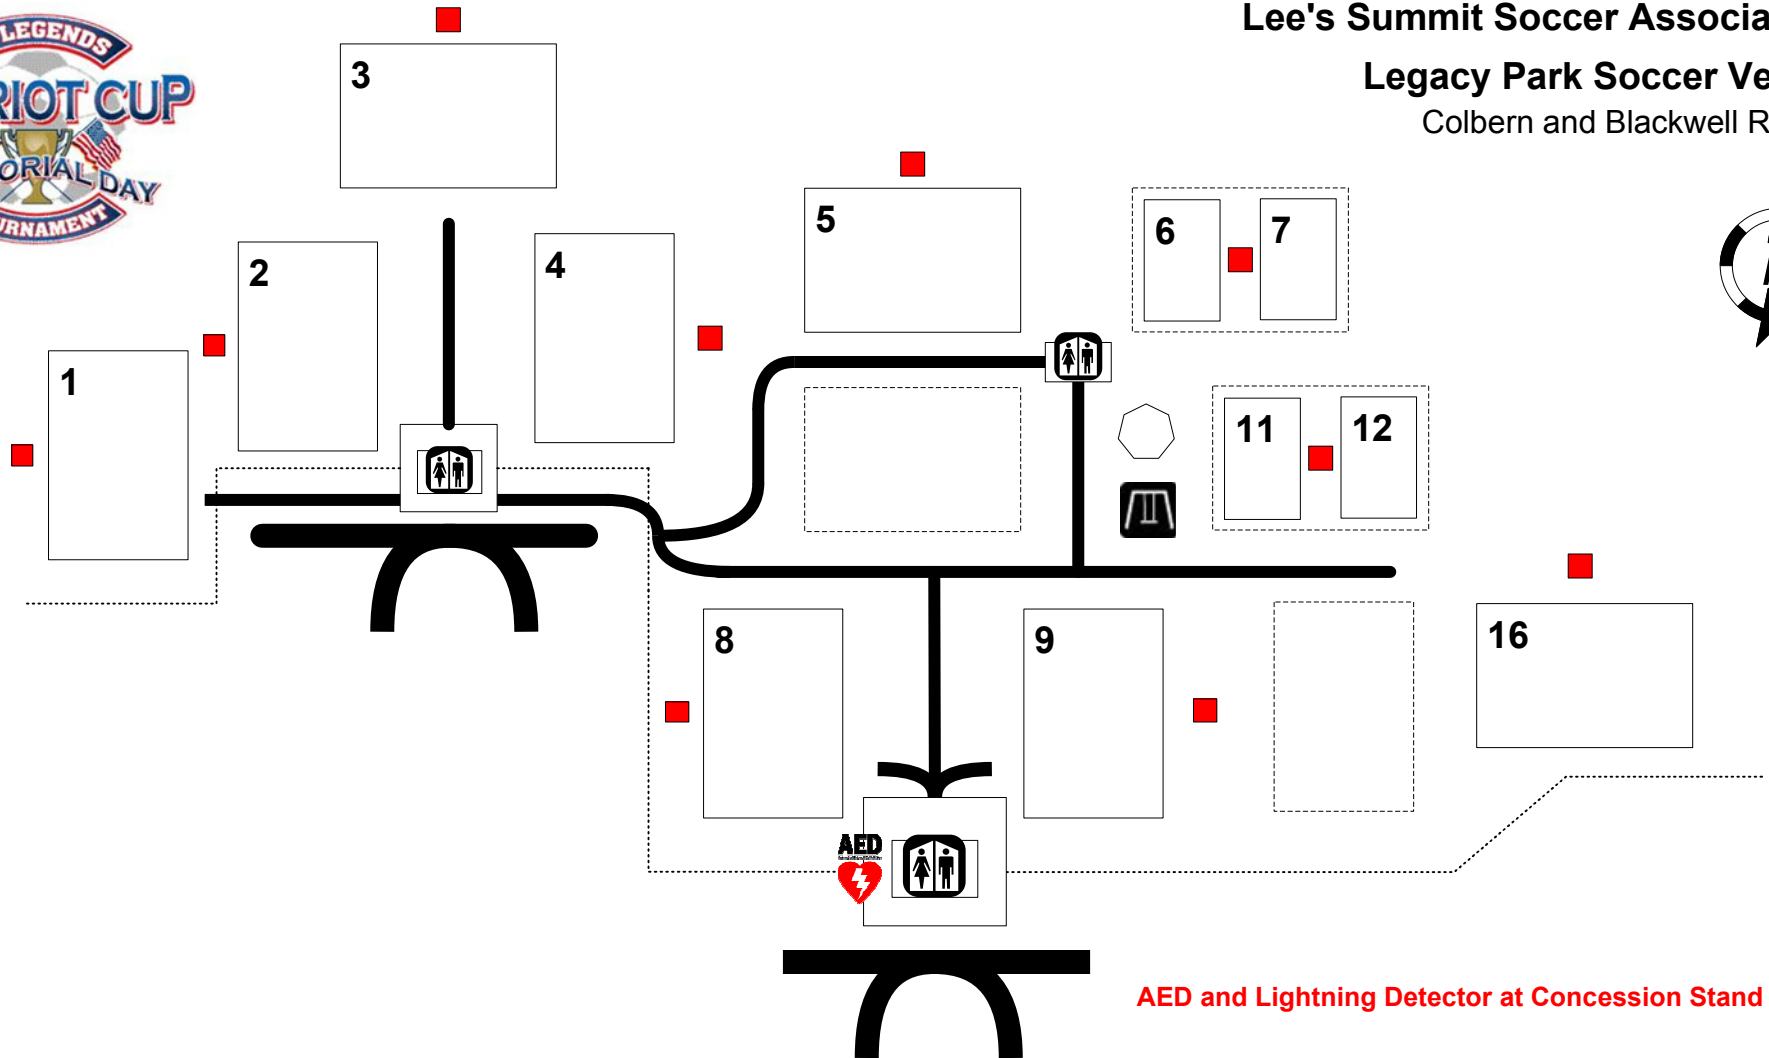

Lee's Summit Soccer Association
Legacy Park Soccer Venue
Colbern and Blackwell Roads

AED and Lightning Detector at Concession Stand

No Pets

■ Field Box